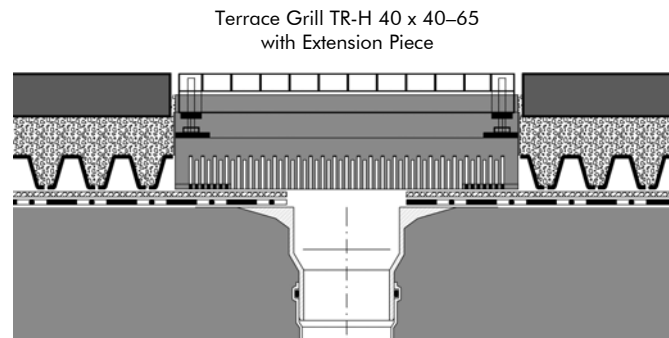

Accessories:

Extension Piece **Order No. 4407**
 each Terrace Grill type TR-H 40 x 40 can be extended by 60 mm and, therefore, used on surfaces with 185 mm in total height.

Features

- dimensions adjusted to common slab sizes
- dual drainage: from the surface and waterproofing level
- vertically adjustable from the top, insitu
- gravel retainer with large load-distributing supporting surfaces.
- Terrace Grill TR-H 40 x 40 available in two different heights with extension pieces; possible installation within surfaces of 185 mm in total height

Application Example

"Terrace surface on FD 40"

Specification Suggestion

Vertically adjustable drainage grill of galvanized steel; walkable, lateral slotted gravel retainer made of plastic coated galvanized steel, vertically adjustable insitu, delivery and installation according to manufacturer's instructions.

Size: 400 x 400 mm 200 x 400 mm
 500 x 500 mm
 Build-up height: ca. mm

Make: ZinCo Terrace Grill TR-H
 Enquiries: ZinCo GmbH,
 Phone: +49 7022 6003-0