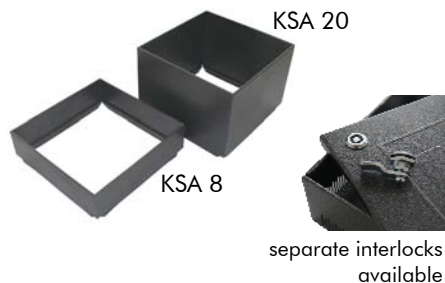

Product Data Sheet

Inspection Chamber AKS 8

Order No. 4007

Inspection chamber specially designed for the use above water outlets or water spouts near parapets.

Technical Data

Inspection Chamber AKS 8

Made of galvanized, plastic-coated steel with one side open and three sided flange, developed for water outlets near parapets or water spouts, can be used on upstands with insulation material fillet, perforated edges to install without tools. Detachable and walkable cover with two finger holes. If required, the interlocks can be installed into these holes.

Colour:	old silver-antique
Height:	ca. 80 mm
Outer dimension of the Chamber:	ca. 300 x 300 mm
Flange:	ca. 390 x 470 mm
Slot width:	ca. 3 mm
Weight:	ca. 2.9 kg

Accessories:

Extension Piece KSA 8	Order No. 4008
Extension Piece KSA 20	Order No. 4020

for elevation of AKS 8 in segments of 80 mm or 200 mm.

Set of interlocks	Order No. 9031
-------------------	----------------

consisting of two interlocks, for easy installation into the finger holes and one square spanner.

Application Example

"Water spout"

Specification Suggestion

Inspection chamber made of galvanized and plastic-coated steel; colour old silver-antique, height ca. 80 mm, one side open, additional three sides slotted with flange, detachable and walkable cover, load bearing capacity of class H according to German Standard DIN 19599, water openings according to German