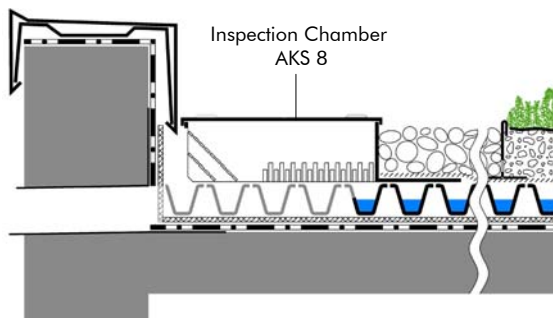

Product Data Sheet

Inspection Chamber AKS 8

Order No. 4007

Inspection chamber specially designed for the use above water outlets or water spouts near parapets.

Technical Data

Inspection Chamber AKS 8

Made of galvanized, plastic-coated steel with one side open and three sided flange, developed for water outlets near parapets or water spouts, can be used on upstands with insulation material fillet, perforated edges to install without tools. Detachable and walkable cover with two finger holes. If required, the interlocks can be installed into these holes.

Colour:	old silver-antique
Height:	ca. 80 mm
Outer dimension of the Chamber:	ca. 300 x 300 mm
Flange:	ca. 390 x 470 mm
Slot width:	ca. 3 mm
Weight:	ca. 2.9 kg

Accessories:

Extension Piece KSA 8	Order No. 4008
Extension Piece KSA 20	Order No. 4020

for elevation of AKS 8 in segments of 80 mm or 200 mm.

Set of interlocks	Order No. 9031
-------------------	----------------

consisting of two interlocks, for easy installation into the finger holes and one square spanner.

Application Example

"Water spout"

Specification Suggestion

Inspection chamber made of galvanized and plastic-coated steel; colour old silver-antique, height ca. 80 mm, one side open, additional three sides slotted with flange, detachable and walkable cover, load bearing capacity of class H according to German Standard DIN 19599, water openings according to German