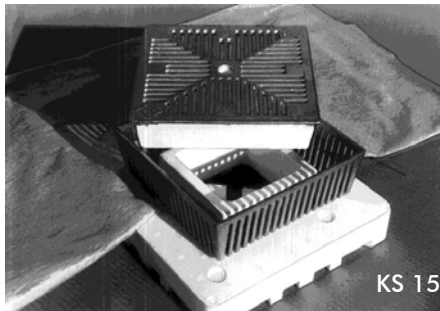

Product Data Sheet

Inspection Chamber KS 15 / KS 25

Order No. 4015 / 4025

Technical Data

Inspection Chamber KS 15

Order No. 4015

Expanded polystyrene with cast aluminium grating and Detachable cover, with thermally insulating inlay; incl. filter sheet collar.

| | |
|----------------------|------------------|
| External Dimensions: | ca. 320 x 320 mm |
| Grill Dimensions: | ca. 250 x 250 mm |
| Height: | ca. 150 mm |
| Weight: | ca. 1.6 kg |

Inspection Chamber KS 25

Accessories for KS 25:

Extension Piece

Order No. 4026

Expanded polystyrene, for extension of KS 25 in segments.

| | |
|---------|-------------|
| Height: | ca. 125 mm |
| Weight: | ca. 0.15 kg |

Features

- lightweight construction, suitable for foot traffic
- fits all outlets, up to a 160 mm diameter
- aesthetic cover of cast aluminium
- prevents heat loss due to insulating expanded polystyrene inlay
- safe integration into the filter layer with filter sheet collar
- elevation with additional extension pieces for KS 25

Specification Suggestion

Inspection chamber of expanded polystyrene; thermally insulated, walkable grating and cover made of cast aluminium, load-bearing capacity Class H according to German Standard DIN 19599, dimensions ca. 320 x 320 mm, grill dimension ca. 250 x 250 mm, with filter sheet collar, delivery and installation according