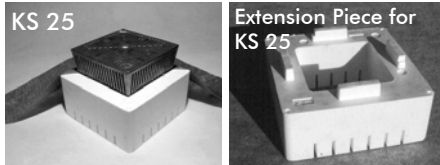

Product Data Sheet

Inspection Chamber KS 15 / KS 25

Order No. 4015 / 4025

Technical Data

Inspection Chamber KS 15

Order No. 4015

Expanded polystyrene with cast aluminium grating and Detachable cover, with thermally insulating inlay; incl. filter sheet collar.

| | |
|----------------------|------------------|
| External Dimensions: | ca. 320 x 320 mm |
| Grill Dimensions: | ca. 250 x 250 mm |
| Height: | ca. 150 mm |
| Weight: | ca. 1.6 kg |

Inspection Chamber KS 25

Order No. 4025

as above, but

| | |
|---------|------------|
| Height: | ca. 250 mm |
| Weight: | ca. 1.7 kg |

Thermally insulating inspection chamber, for Protection and inspection of roof outlets on thermally insulating extensive and intensive green roofs.

Accessories for KS 25:

Extension Piece

Order No. 4026

Expanded polystyrene, for extension of KS 25 in segments.

| | |
|---------|-------------|
| Height: | ca. 125 mm |
| Weight: | ca. 0.15 kg |

Features

- lightweight construction, suitable for foot traffic
- fits all outlets, up to a 160 mm diameter
- aesthetic cover of cast aluminium
- prevents heat loss due to insulating expanded polystyrene inlay
- safe integration into the filter layer with filter sheet collar
- elevation with additional extension pieces for KS 25