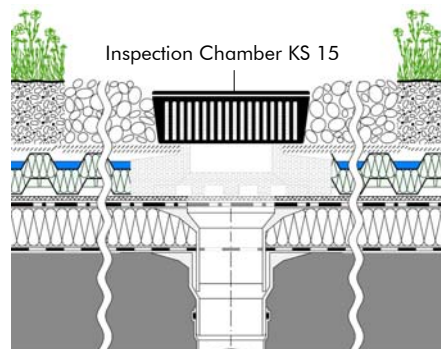

Order No. 4025

as above, but

| | |
|---------|------------|
| Height: | ca. 250 mm |
| Weight: | ca. 1.7 kg |

Thermally insulating inspection chamber, for Protection and inspection of roof outlets on thermally insulating extensive and intensive green roofs.

Accessories for KS 25:

Extension Piece

Order No. 4026

Expanded polystyrene, for extension of KS 25 in segments.

| | |
|---------|-------------|
| Height: | ca. 125 mm |
| Weight: | ca. 0.15 kg |

Features

- lightweight construction, suitable for foot traffic
- fits all outlets, up to a 160 mm diameter
- aesthetic cover of cast aluminium
- prevents heat loss due to insulating expanded polystyrene inlay
- safe integration into the filter layer with filter sheet collar
- elevation with additional extension pieces for KS 25

Application Example

"ZinCo DUO-Roof"

Plant layer

System Substrate "Sedum Carpet"

Filter Sheet SF

Floratherm® WD

Protection Mat SSM 45

Roof construction with root resistant waterproofing and thermal insulation

Specification Suggestion

Inspection chamber of expanded polystyrene; thermally insulated, walkable grating and cover made of cast aluminium, load-bearing capacity Class H according to German Standard DIN 19599, dimensions ca. 320 x 320 mm, grill dimension ca. 250 x 250 mm, with filter sheet collar, delivery and installation according